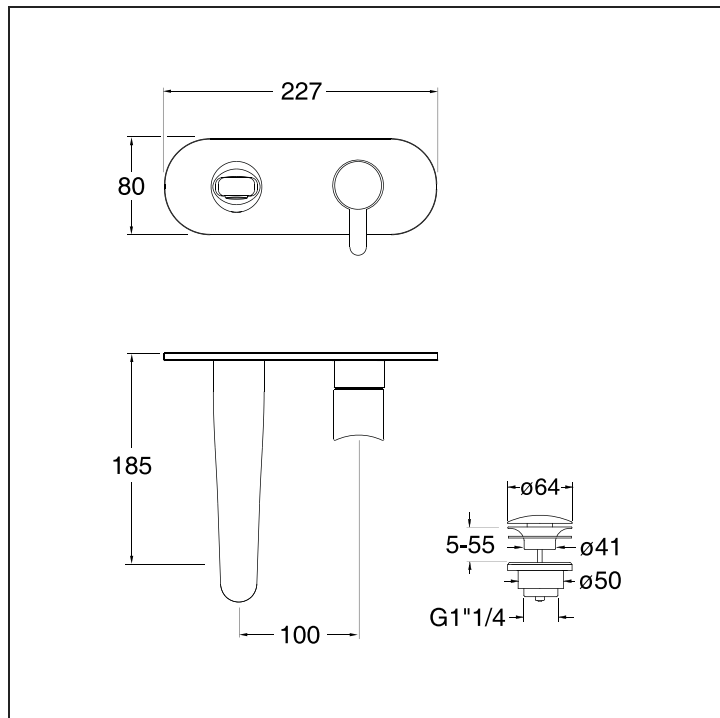

BE 256 REGULAR

Wall mounted basin mixer REGULAR external parts for CS 200 (right side) - CS 201 (left side) with 1"1/4 Up&Down waste and metal plate

Pair with concealed body CS 200, CS 201.

FINISHINGS

51 Chrome

TECHNOLOGIES

SOFT WATER

Soft touch flow enhances the pleasure of water.

WATER SAVING

Reduces the flow rate allowing up to 50% saving of water by ensuring a full jet.

CARATTERISTICHE

- Aerator
- Water saving aerator

INSTALLAZIONE

- Wall mounted

COMANDO

- Single lever mixers