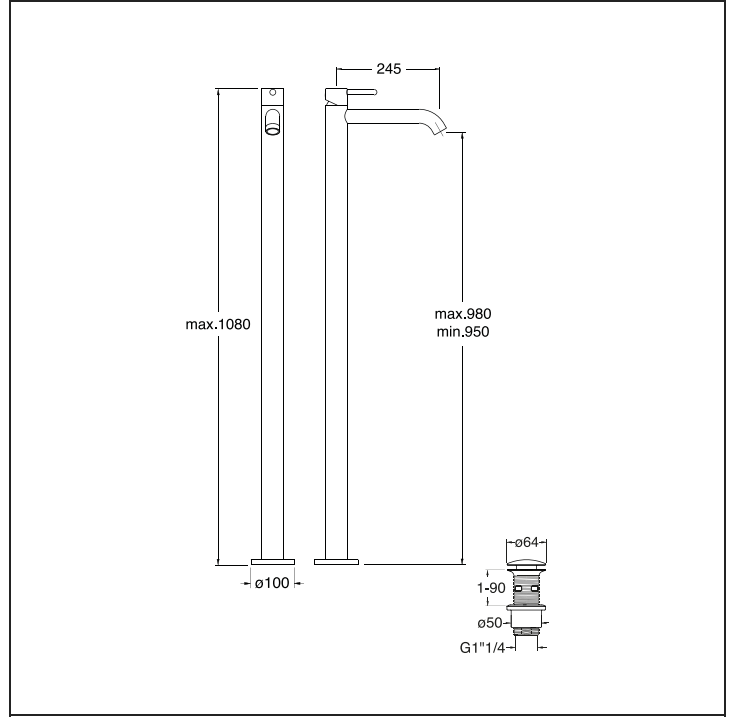

IX 290

CRISTINA

Floor mounted basin mixer external parts for CS 290 with 1" 1/4 Up&Down waste

FINISHINGS

■ 28 Stainless steel AISI 316 L

INSTALLAZIONE

- Floor mounted

COMANDO