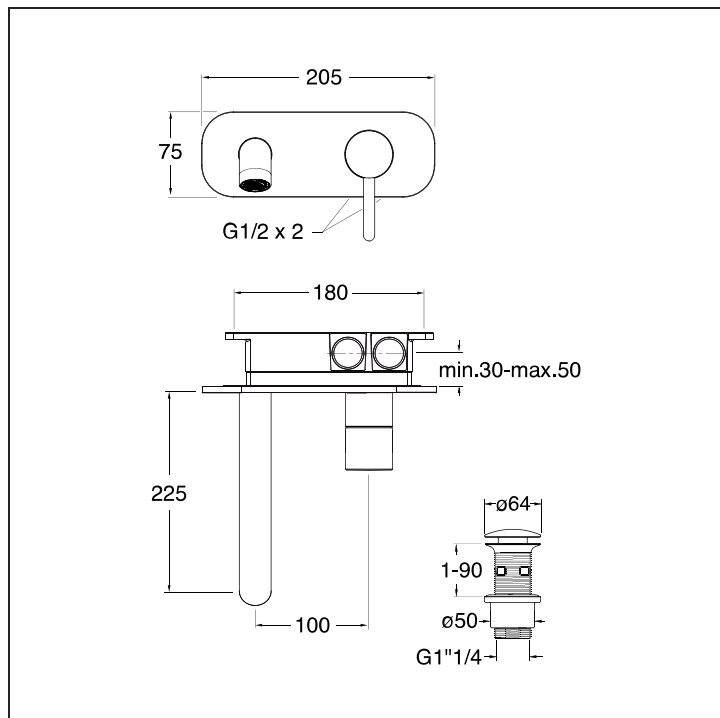

IX 278 LARGE

Complete wall mounted basin mixer LARGE with 1" 1/4 Up&Down waste

FINISHINGS

■ 28 Stainless steel AISI 316 L

INSTALLAZIONE

- Wall mounted

COMANDO

- Single lever mixers