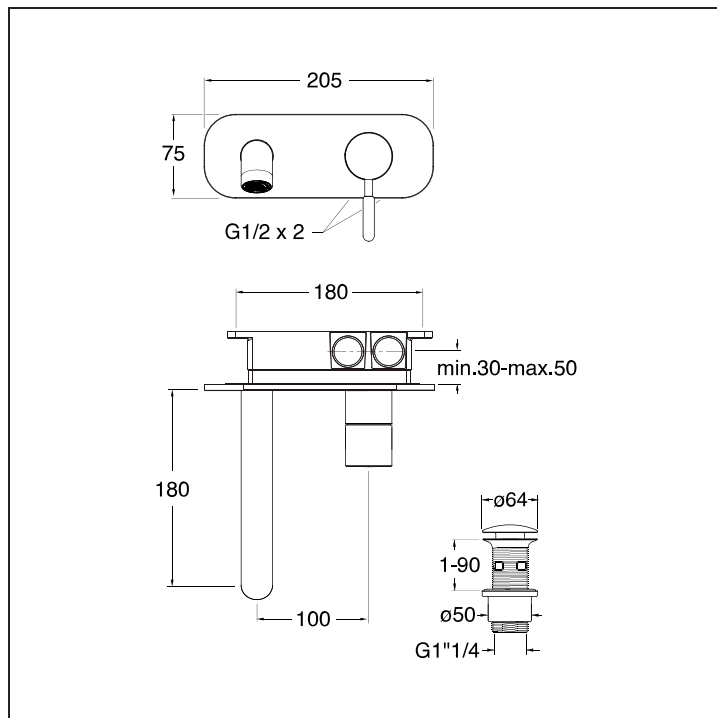

IX 276 REGULAR

CRISTINA

Complete wall mounted basin mixe REGULAR with 1" 1/4 Up&Down waste

FINISHINGS

■ 28 Stainless steel AISI 316 L

INSTALLAZIONE

- Wall mounted

COMANDO