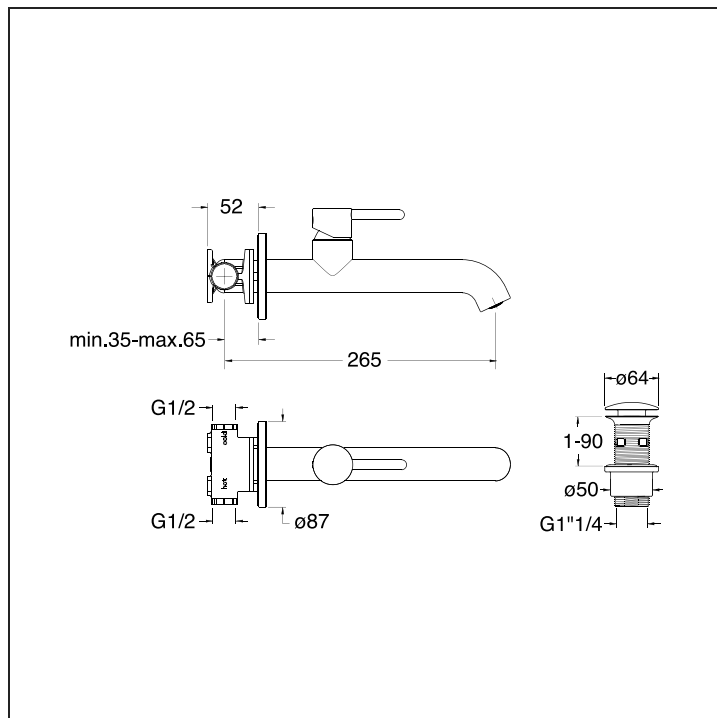

IX 242 LARGE

CRISTINA

Complete wall mounted basin mixer LARGE with 1" 1/4 Up&Down waste

FINISHINGS

■ 28 Stainless steel AISI 316 L

INSTALLAZIONE

- Deck mounted

COMANDO