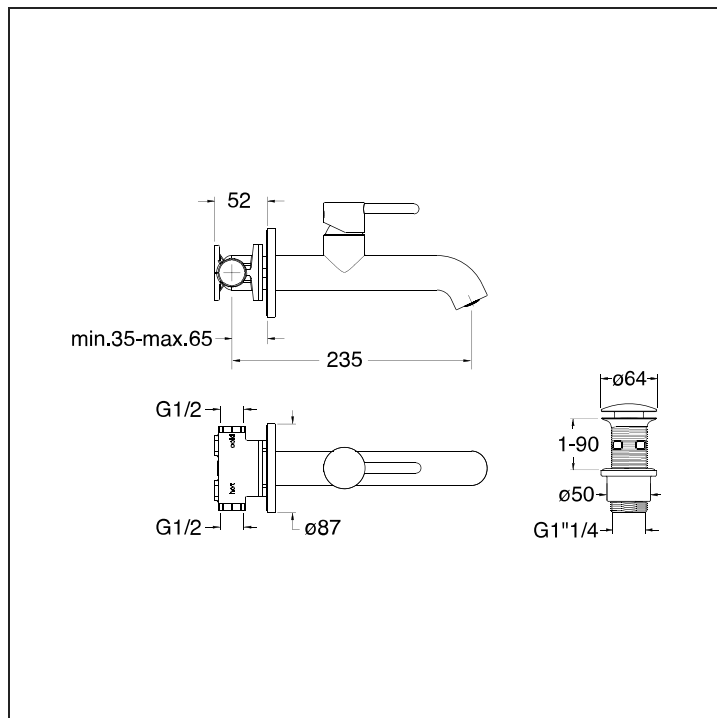

INSTALLAZIONE

- Deck mounted

COMANDO

- Single lever mixers