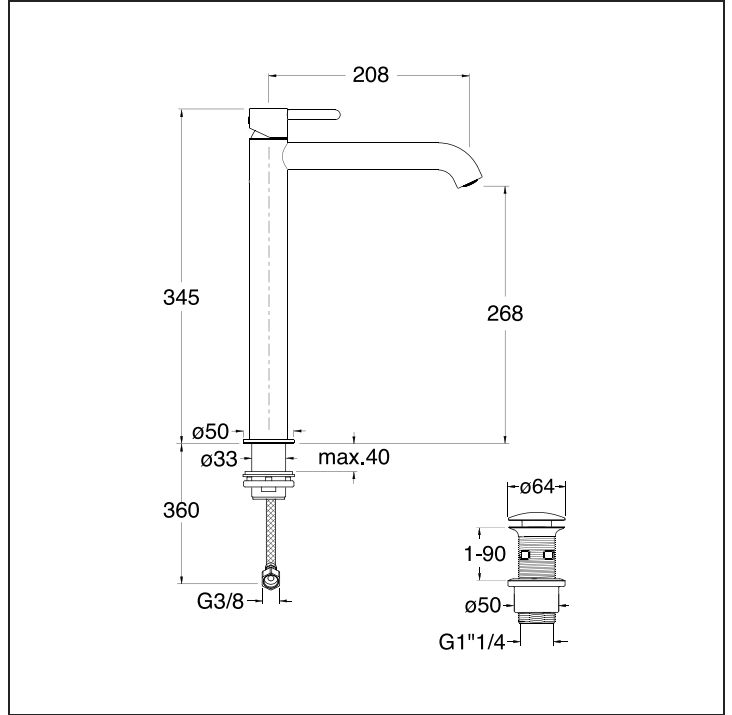

# IX 222 TALL

CRISTINA

Basin mixer TALL with 1" 1/4 Up&Down waste

## INSTALLAZIONE

- Wall mounted