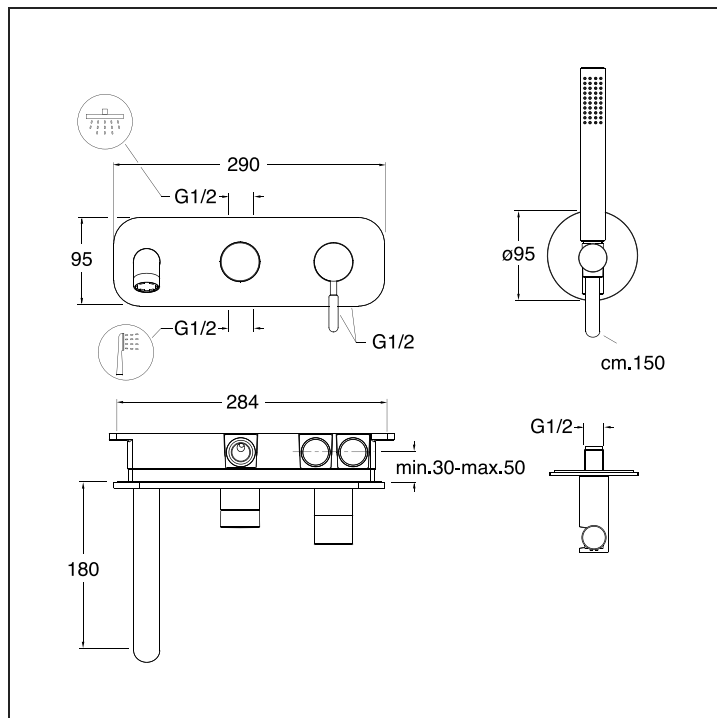

CARATTERISTICHE

- Bathing/showering experience

INSTALLAZIONE

- Wall mounted

COMANDO

- Single lever mixers