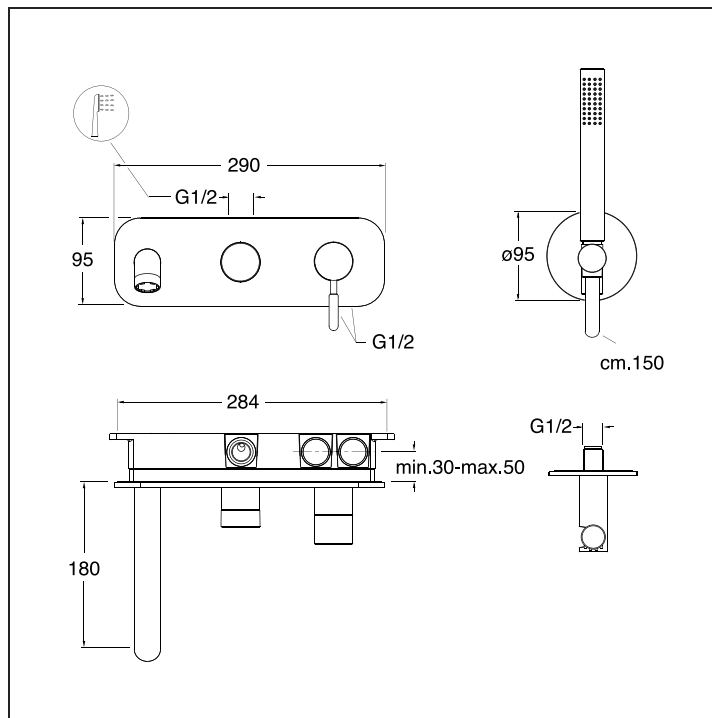

IX 112

Complete concealed bath/shower mixer with 2 outlet diverter, LONG LIFE flexible hose and anti-lime hand shower

FINISHINGS

■ 28 Stainless steel AISI 316 L

CARATTERISTICHE

- Bathing/showering experience

INSTALLAZIONE

- Wall mounted

COMANDO

- Single lever mixers