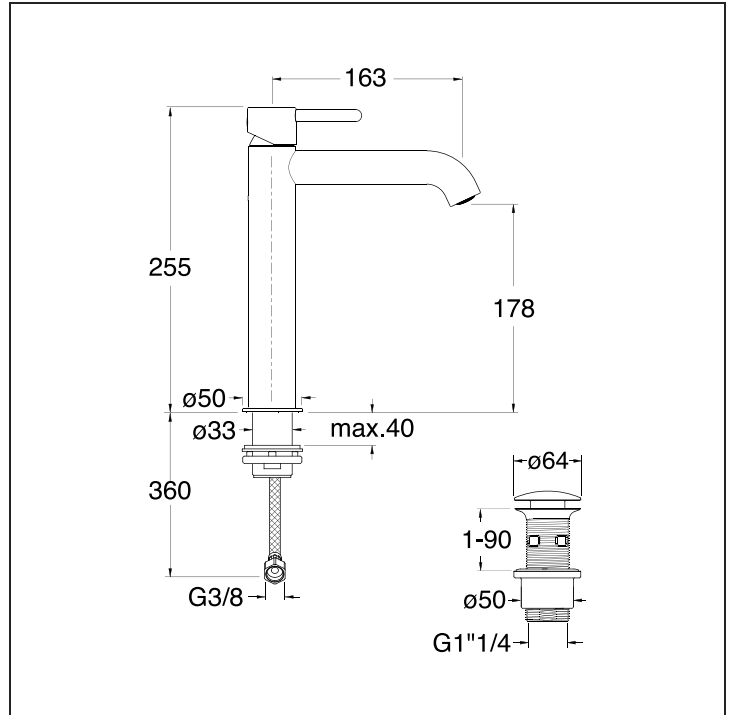

IX 227 MEDIUM

CRISTINA

Basin mixer MEDIUM with 1" 1/4 Up&Down waste

FINISHINGS

■ 28 Stainless steel AISI 316 L

INSTALLAZIONE

- Deck mounted

COMANDO