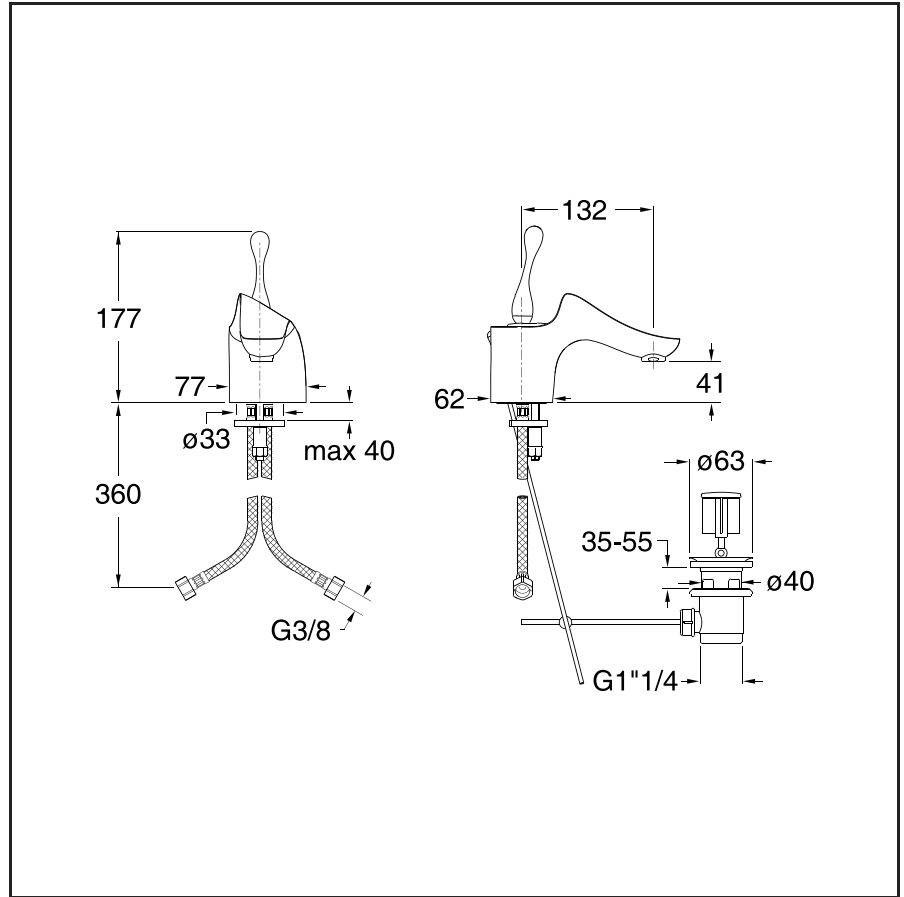

# EP 221 regular

CRISTINA

Basin mixer with 1"1/4 pop up waste

51 Chrome Plated