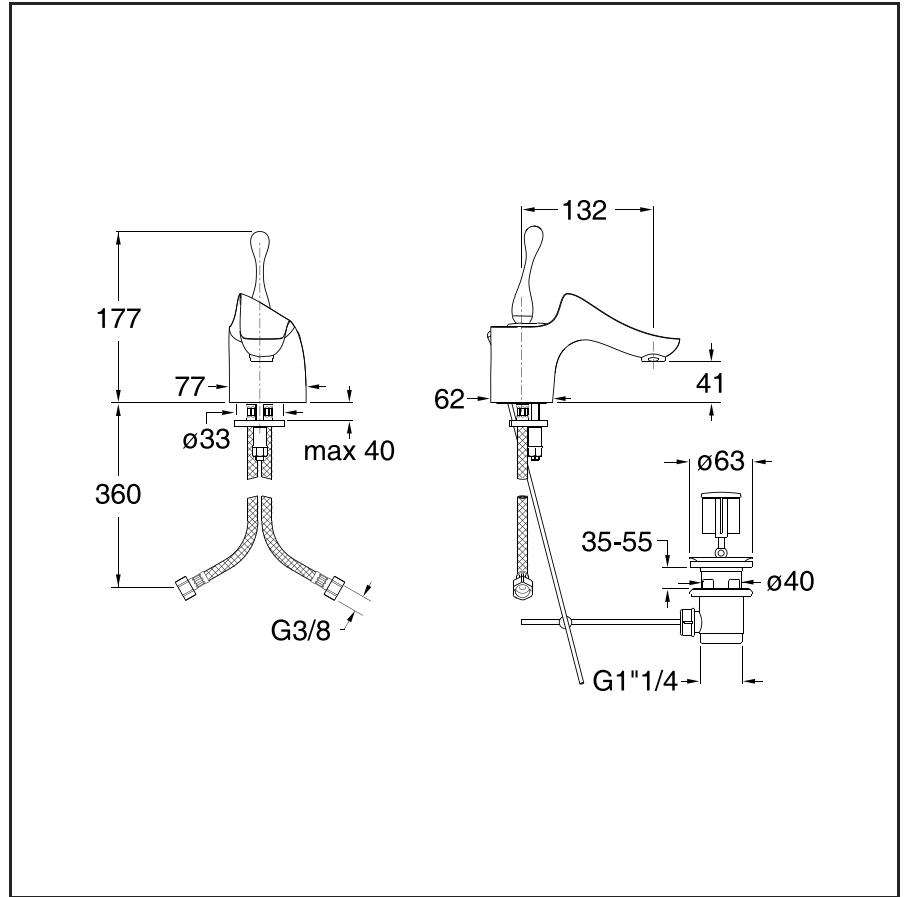

EP 221 regular

CRISTINA

Basin mixer with 1"1/4 pop up waste

51 Chrome Plated

CERTIFICATIONS

Product available for the following certifications