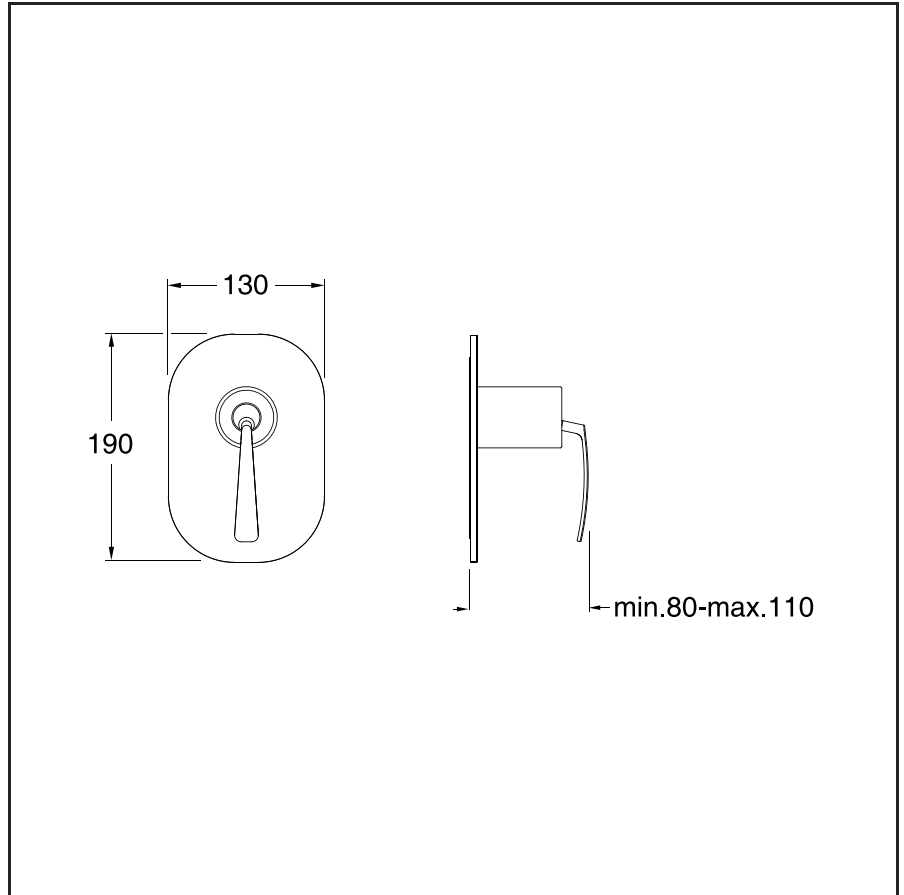

# BO 636

CRISTINA

Shower mixer external parts for CS 435 with metal plate

51 Chrome Plated

52 Gold