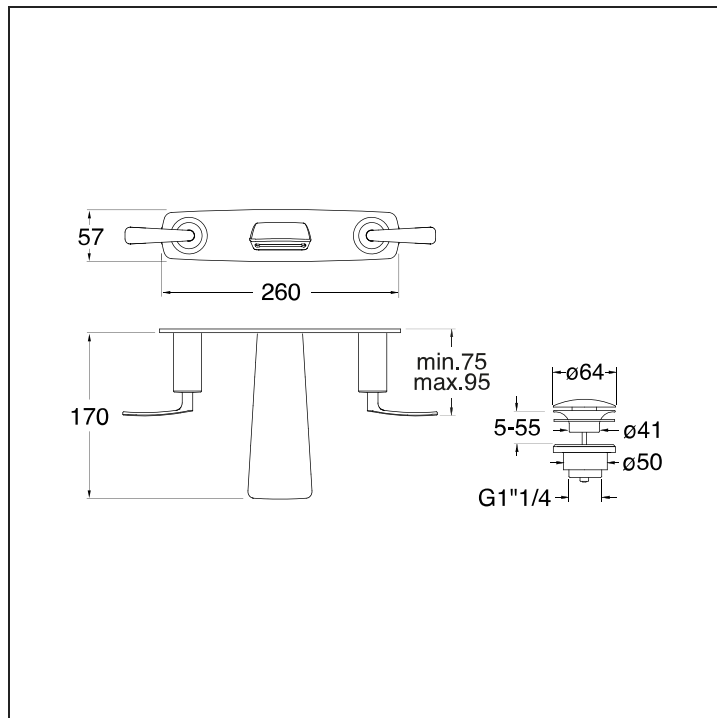

BE 242 REGULAR

CRISTINA

Wall mounted basin mixer REGULAR external parts for CS 233 - CS 234 with 1" 1/4 Up&Down waste

Pair with concealed body CS 234.

FINISHINGS

51 Chrome

TECHNOLOGIES

SOFT WATER

Soft touch flow enhances the pleasure of water.

WATER SAVING

Reduces the flow rate allowing up to 50% saving of water by ensuring a full jet.

CARATTERISTICHE

- Aerator
- Water saving aerator

INSTALLAZIONE

- Wall mounted