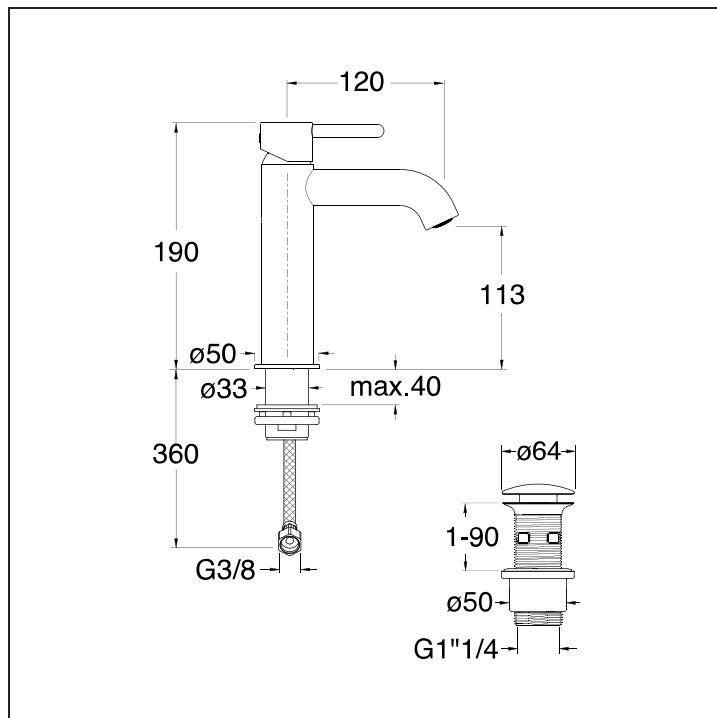

IX 220 REGULAR

CRISTINA

Basin mixer REGULAR with 1" 1/4 Up&Down waste

FINISHINGS

■ 28 Stainless steel AISI 316 L

INSTALLAZIONE

- Deck mounted

COMANDO